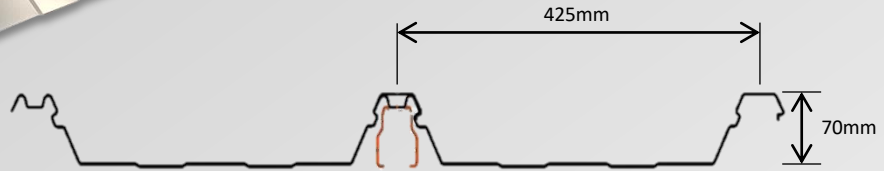

METALPLUS | ROOFTEK INDUSTRIES INC.

PRODUCT FEATURES:

- ✓ No seaming machine needed
- ✓ Double-snap locking joint
- ✓ Durable & Simple
- ✓ High Rib height
- ✓ Easy to install

HI-LOCK 425

Hidden screws

ACCESSORIES:

Tex Screws

Fixed seats

- PRE-PAINTED GALVALUME MATERIAL (PPGL)
- AVAILABLE THICKNESS OF 0.50mm & 0.60mm
- 70mm RIB HEIGHT

 [facebook.com/marketing.metalplusrooftek](https://www.facebook.com/marketing.metalplusrooftek)